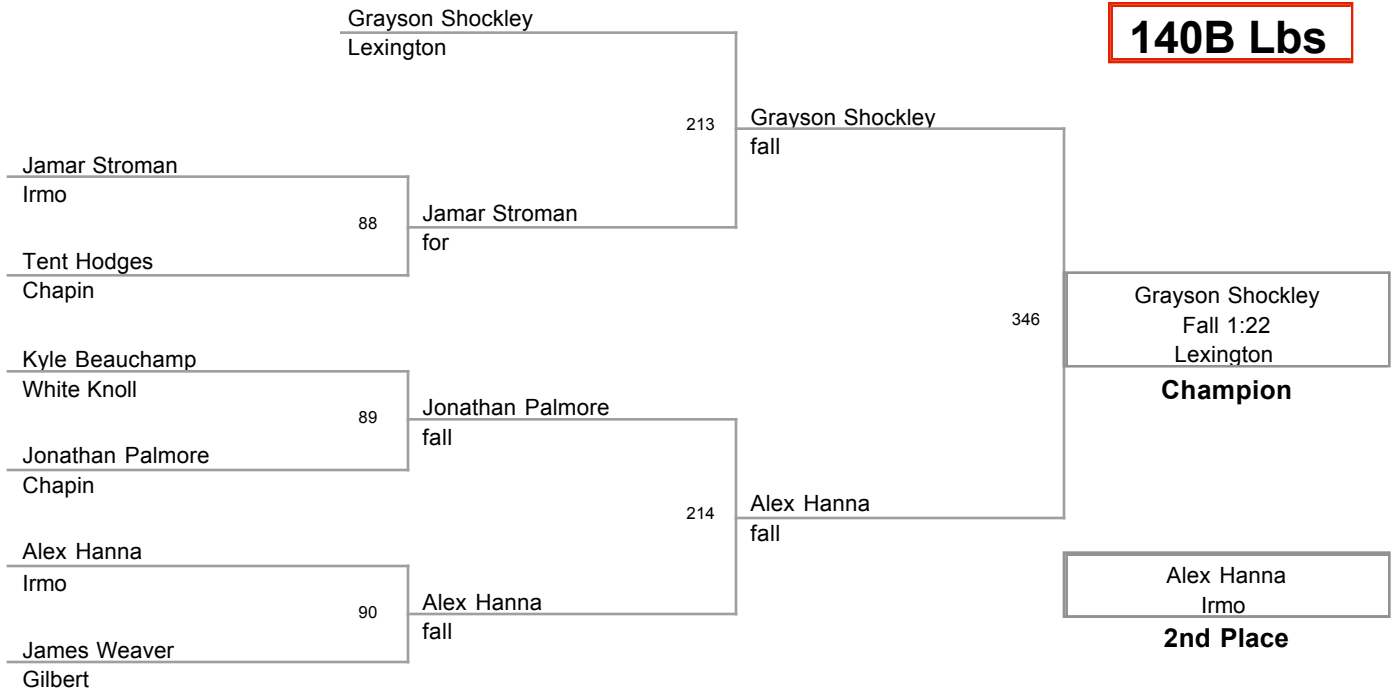

105 Lbs

110 Lbs

115A Lbs

115B Lbs

120 Lbs

125 Lbs

132 Lbs

140A Lbs

2009 Irmo Sting Tournament
MS

140B Lbs

2009 Irmo Sting Tournament
MS

150 Lbs

2009 Irmo Sting Tournament
MS

160 Lbs

170 Lbs

185 Lbs