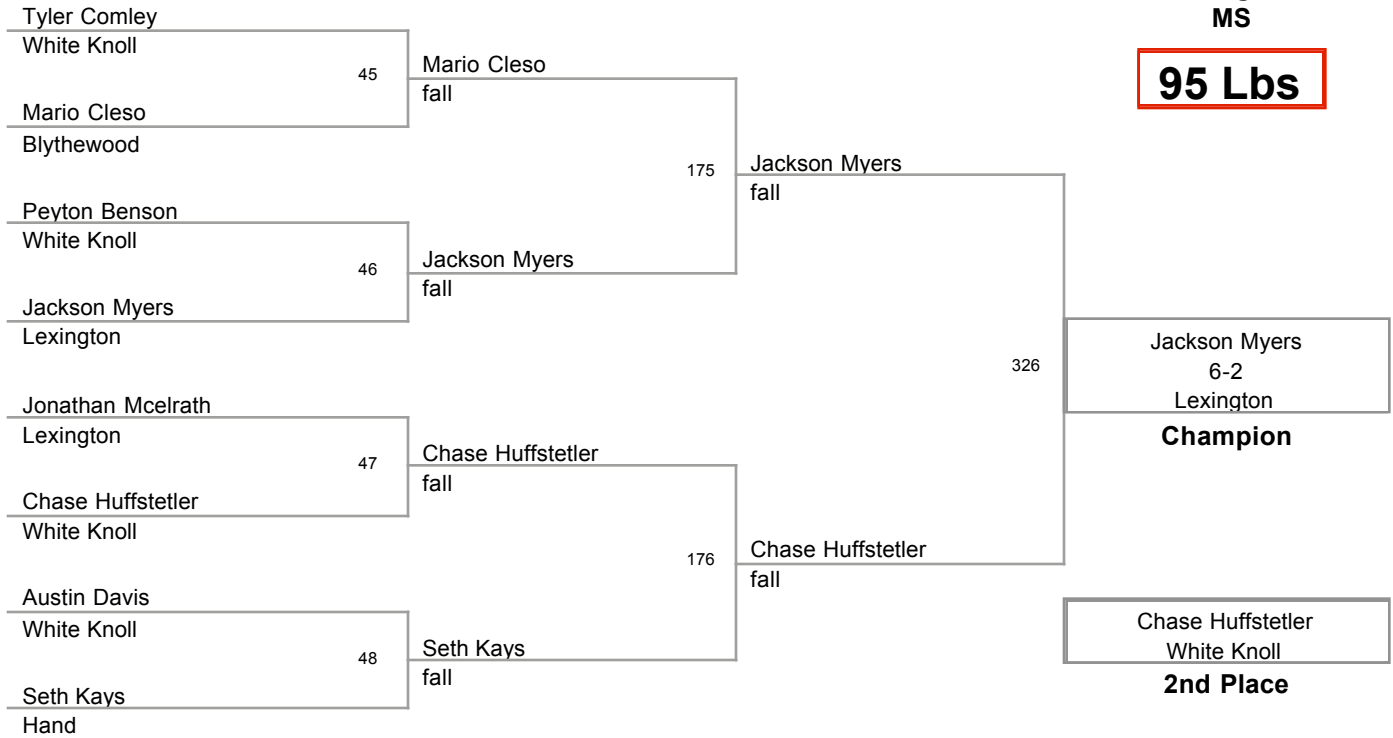

80 Lbs

85 Lbs

90 Lbs

2009 Irmo Sting Tournament
MS

95 Lbs

**2009 Irmo Sting Tournament
MS**

100 Lbs

2009 Irmo Sting Tournament
MS

105 Lbs

110 Lbs

115A Lbs

115B Lbs

120 Lbs

125 Lbs

132 Lbs

140A Lbs