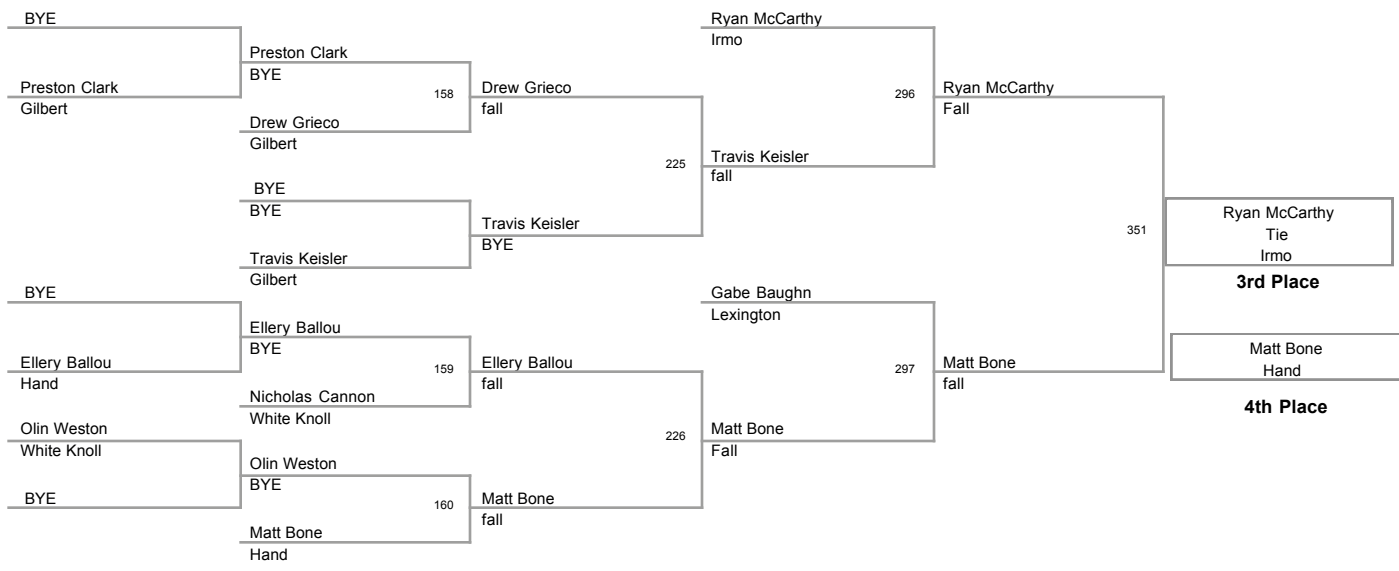

2009 Irmo Sting Tournament
MS

140B Lbs

2009 Irmo Sting Tournament
MS

150 Lbs

2009 Irmo Sting Tournament
MS

160 Lbs

170 Lbs

185 Lbs