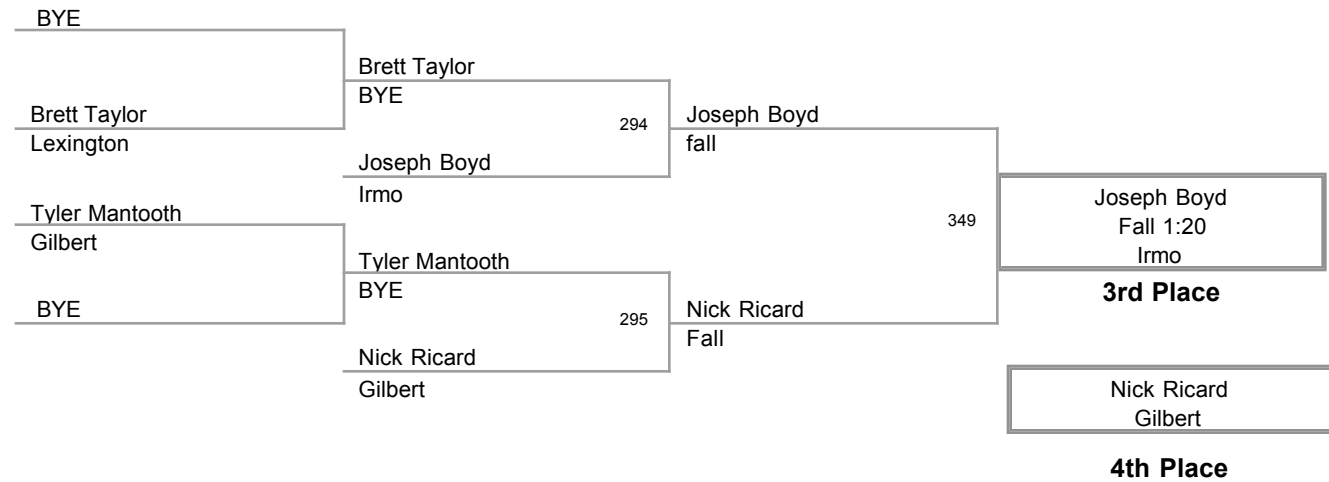

2009 Irmo Sting Tournament
MS

140B Lbs

2009 Irmo Sting Tournament
MS

150 Lbs

2009 Irmo Sting Tournament
MS

160 Lbs

170 Lbs

185 Lbs